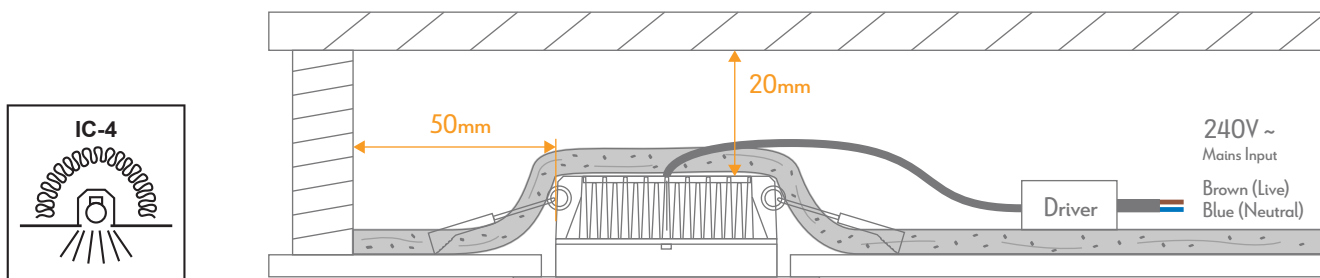

Minimum clearance distances to flammable building elements.

Note:

- The LED driver is NOT suitable for covering with insulation material.
- Warning-Risk of overheating or fire if the clearance distances are compromised.
- The flexible cable cannot be replaced, if this cable is damaged the luminaire will need to be replaced.
- The light source of this luminaire is not replaceable; at the end of life the whole luminaire should be replaced.

Note: -The lamp must be installed by professional electrician
-Ensure the power supply is switched off before fitting this product

-Do not touch the lamp when in use
-Keep away from hot steam and corrosive gas