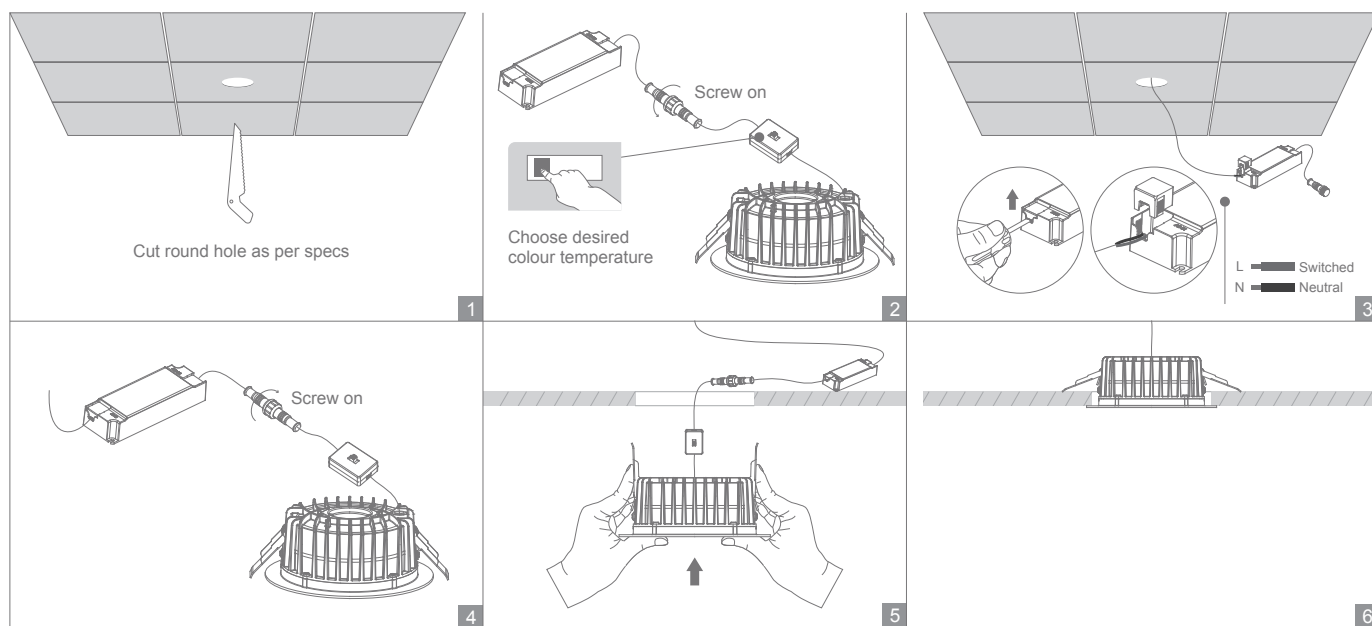

NEO-PRO-13-REC

Date: 05/2023

Variants		Item No.	Colour Temp
Blk	Wht		
20915	20916	NEO-PRO-13-REC	Tri-colour Switchable

Thank you for purchasing your new NEO-PRO-13-REC Downlight, Please take the time to read and understand the instruction sheet below. Failure to do so may void warranty.

Specifications

Voltage:	240V	Lumen (±5%):	Warm White 3000K - 850Lm Neutral White 4000K - 1000Lm White 5700K - 900Lm	Dimmable:	Yes*
Power:	13W	Beam Angle:	80°	IP Rating:	65**
CRI:	≤90	CCT:	3000K - 4000K - 5700K	Lifespan:	50,000hrs

*Fully dimmable with suitable dimmers.

**IP65 from front only.